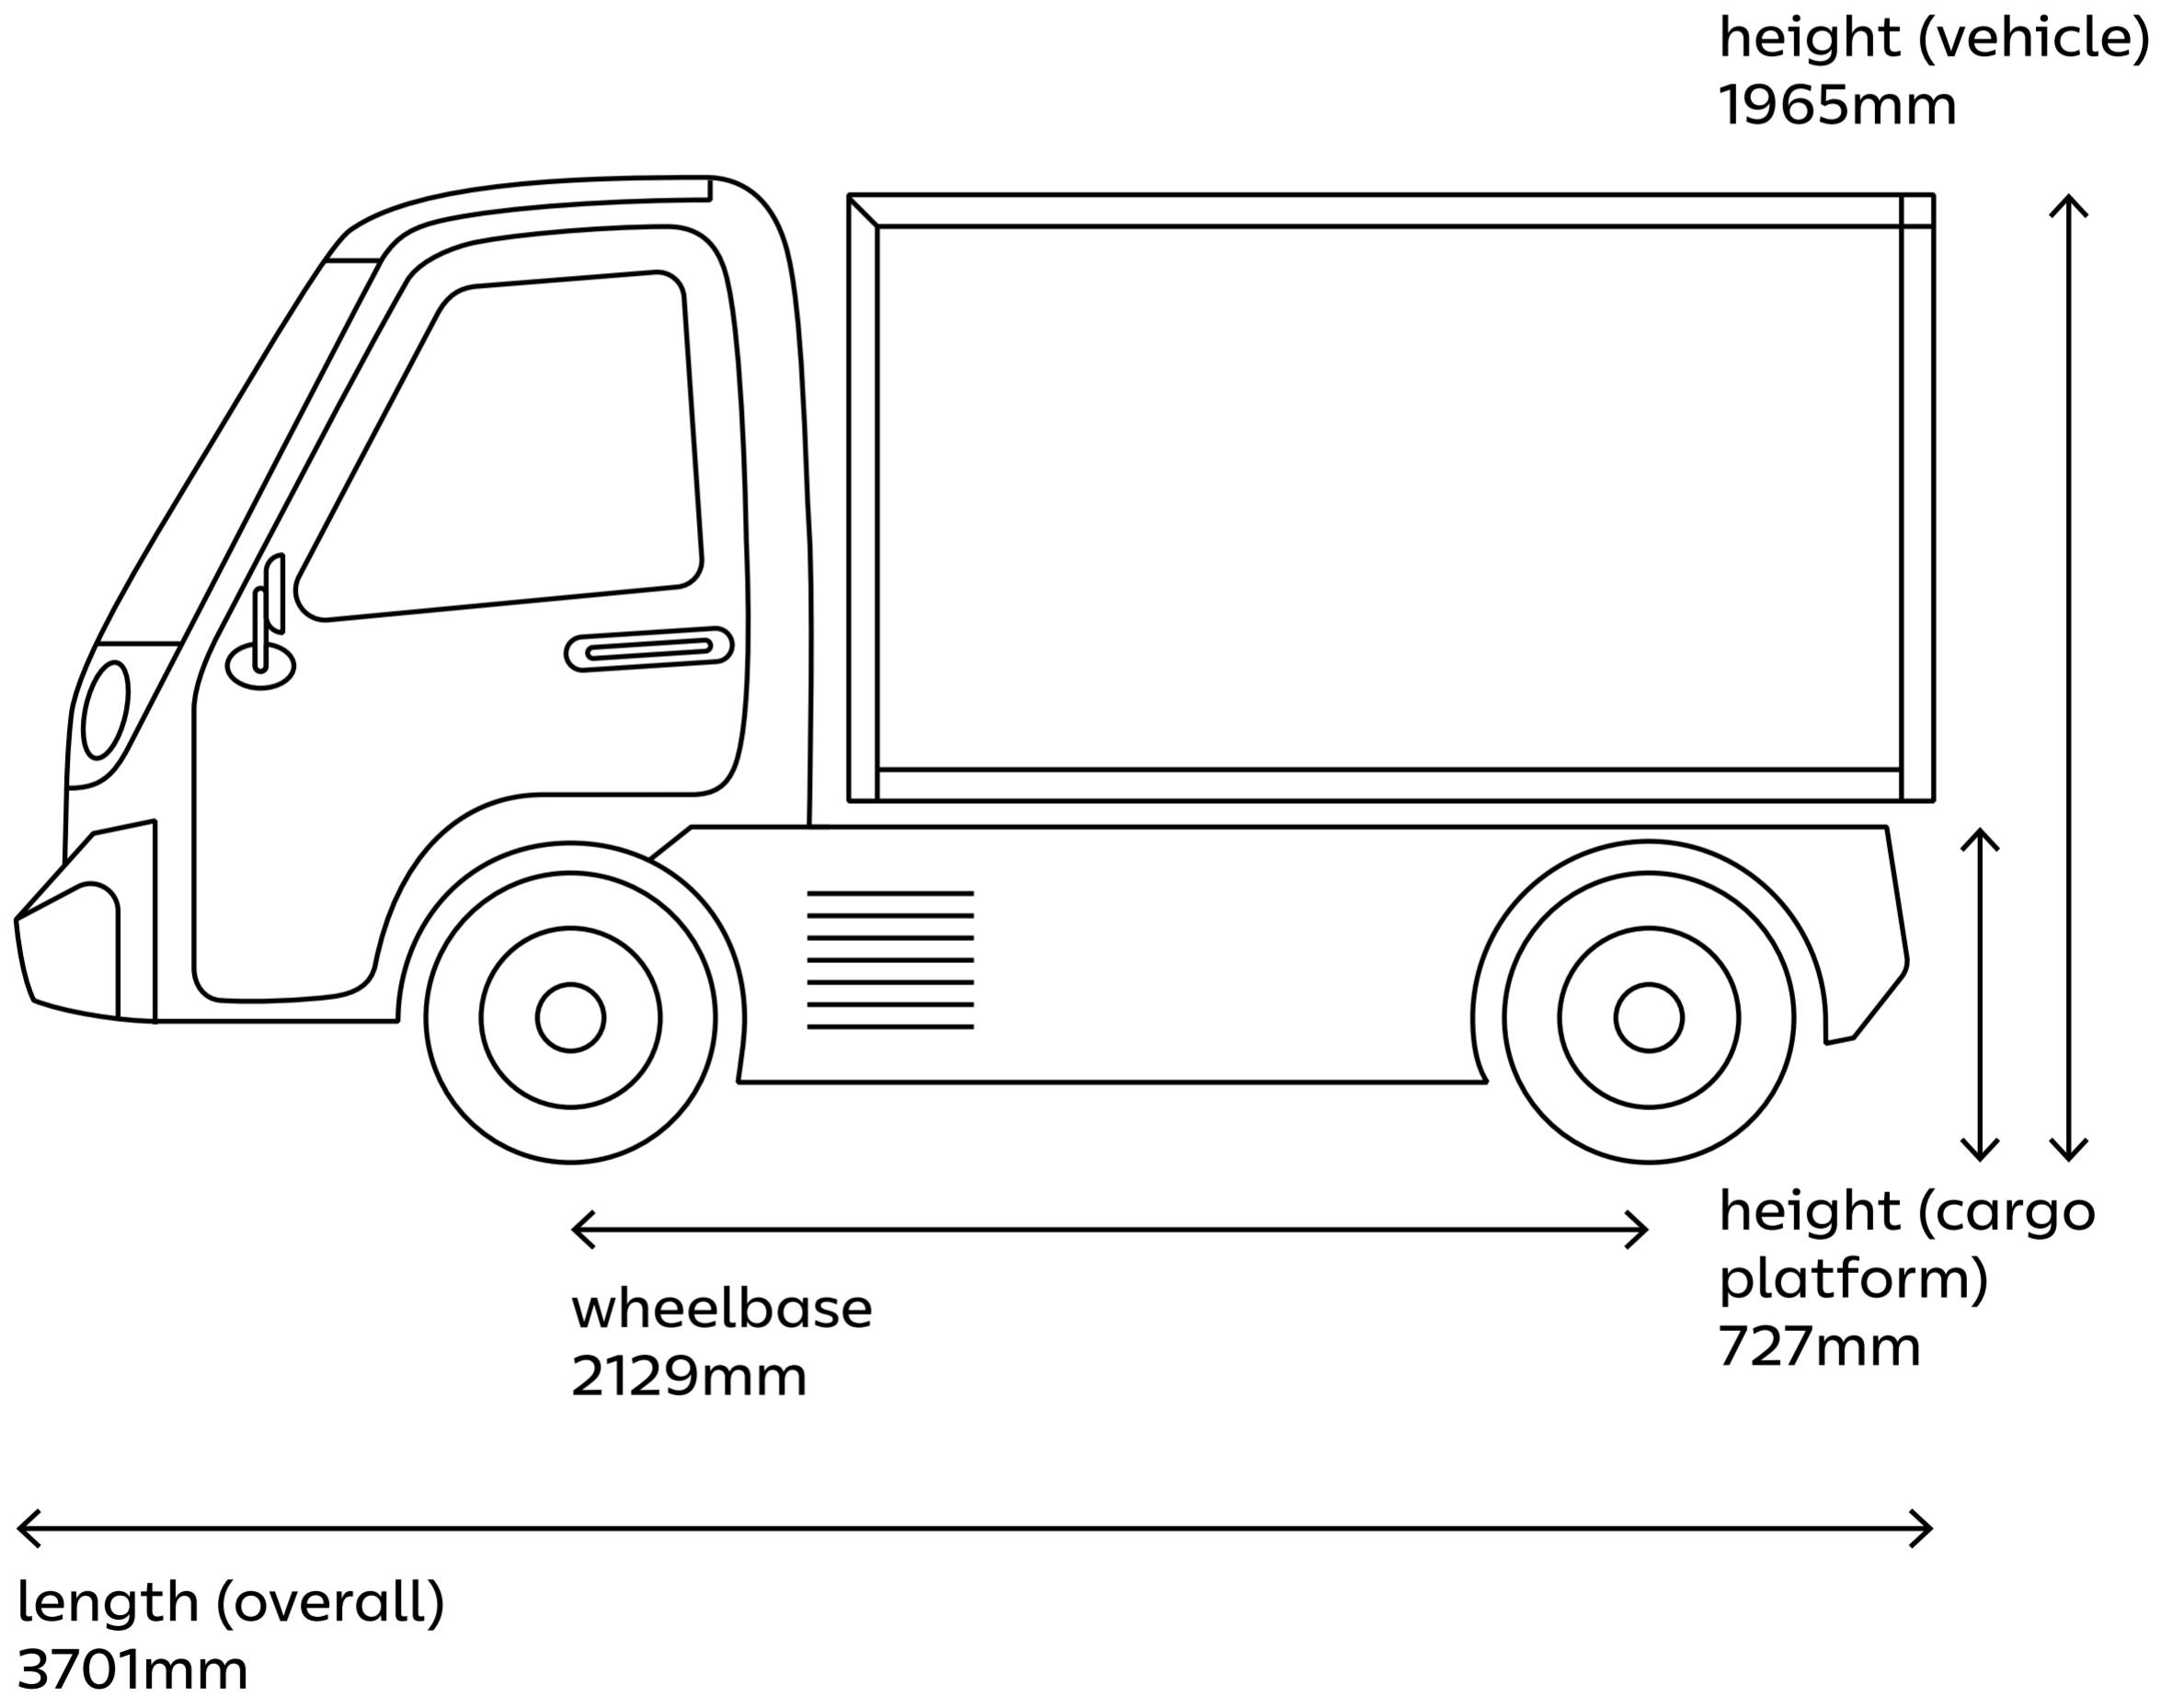

Technical Drawings

SEVIC V500e

EN

Side

Side

rear overhang
485mm

front overhang
1087mm

Front

width (including mirrors)
1595mm

track width front
1102mm

Back

width (excluding mirrors)
1366mm

track width rear
1113mm